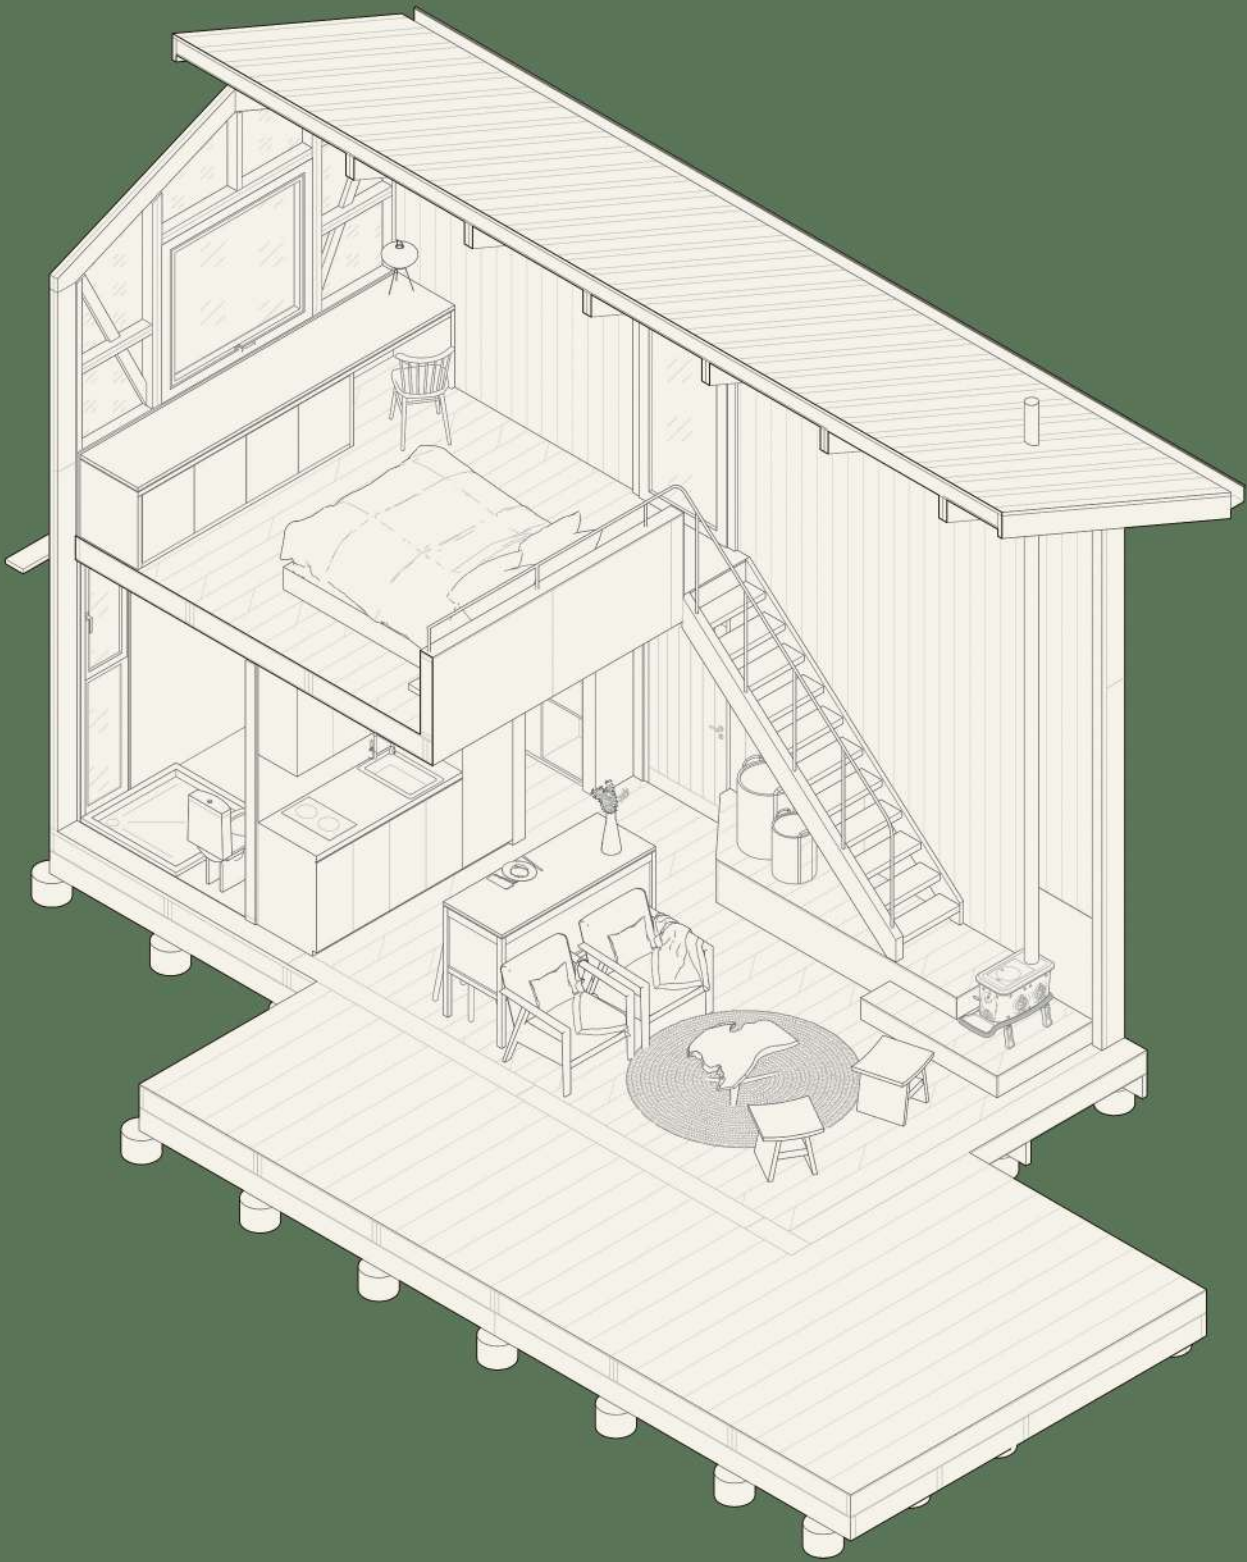

REFUGIOS

1_ ATALAYA

2_ A FRAME

3_ MONTAÑA

ROOT
REFUGIO
OUTDOOR

REFUGIOOUTDOOR.CL

1_ ATALAYA

SUP: 38 M2

ROOT
REFUGIO
OUTDOOR

REFUGIOOUTDOOR.CL

ROOT
REFUGIO
OUTDOOR

REFUGIOOUTDOOR.CL

ROOT
REFUGIO
OUTDOOR

REFUGIOOUTDOOR.CL

2_A-FRAME

SUP: 16 M2

ROOT
REFUGIO
OUTDOOR

REFUGIOOUTDOOR.CL

ROOT
REFUGIO
OUTDOOR

REFUGIOOUTDOOR.CL

ROOT
REFUGIO
OUTDOOR

REFUGIOOUTDOOR.CL

3_MONTAÑA

SUP: 46 M2

ROOT
REFUGIO
OUTDOOR

REFUGIOOUTDOOR.CL

ROOT
REFUGIO
OUTDOOR

REFUGIOOUTDOOR.CL

ROOT
REFUGIO
OUTDOOR

REFUGIOOUTDOOR.CL

A photograph of a wooden prefabricated structure under construction in a field. The structure is a two-story building with a gabled roof, made of light-colored wood. It is surrounded by green grass and tall, dry grasses. In the background, there are trees and a cloudy sky. The structure is supported by a concrete foundation. Scaffolding is visible around the structure, indicating it is still under construction. The overall scene is a rural, outdoor setting.