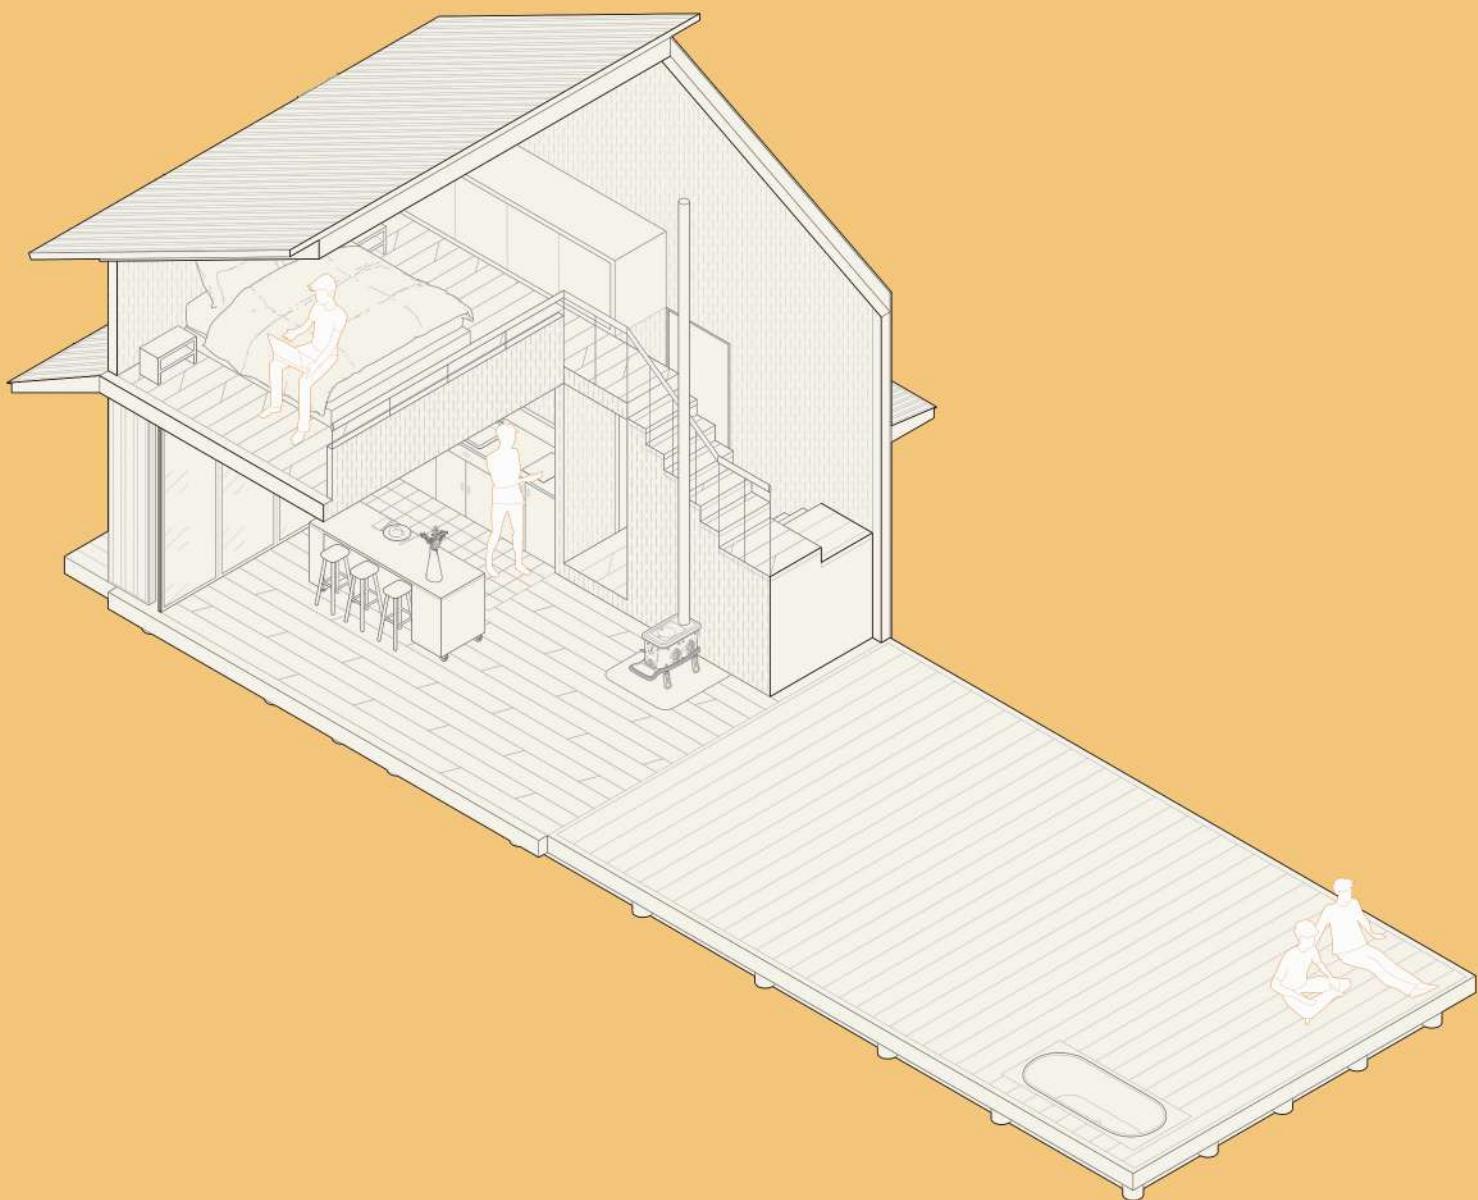

ROOT
REFUGIO
OUTDOOR

REFUGIOOUTDOOR.CL

ROOT
REFUGIO
OUTDOOR

REFUGIOOUTDOOR.CL

ROOT
REFUGIO
OUTDOOR

REFUGIOOUTDOOR.CL

2_A-FRAME

SUP: 16 M2

ROOT
REFUGIO
OUTDOOR

REFUGIOOUTDOOR.CL

ROOT
REFUGIO
OUTDOOR

REFUGIOOUTDOOR.CL

ROOT
REFUGIO
OUTDOOR

REFUGIOOUTDOOR.CL

3_MONTAÑA

SUP: 46 M2

ROOT
REFUGIO
OUTDOOR

REFUGIOOUTDOOR.CL

ROOT
REFUGIO
OUTDOOR

REFUGIOOUTDOOR.CL

ROOT
REFUGIO
OUTDOOR

REFUGIOOUTDOOR.CL

A photograph of a wooden prefabricated structure under construction in a field. The structure is a two-story building with a gabled roof, made of light-colored wood. It is surrounded by green grass and tall, dry grasses. In the background, there are trees and a cloudy sky. The structure is supported by a concrete foundation. Scaffolding is visible around the structure, indicating it is still under construction. The overall scene is a rural, outdoor setting.