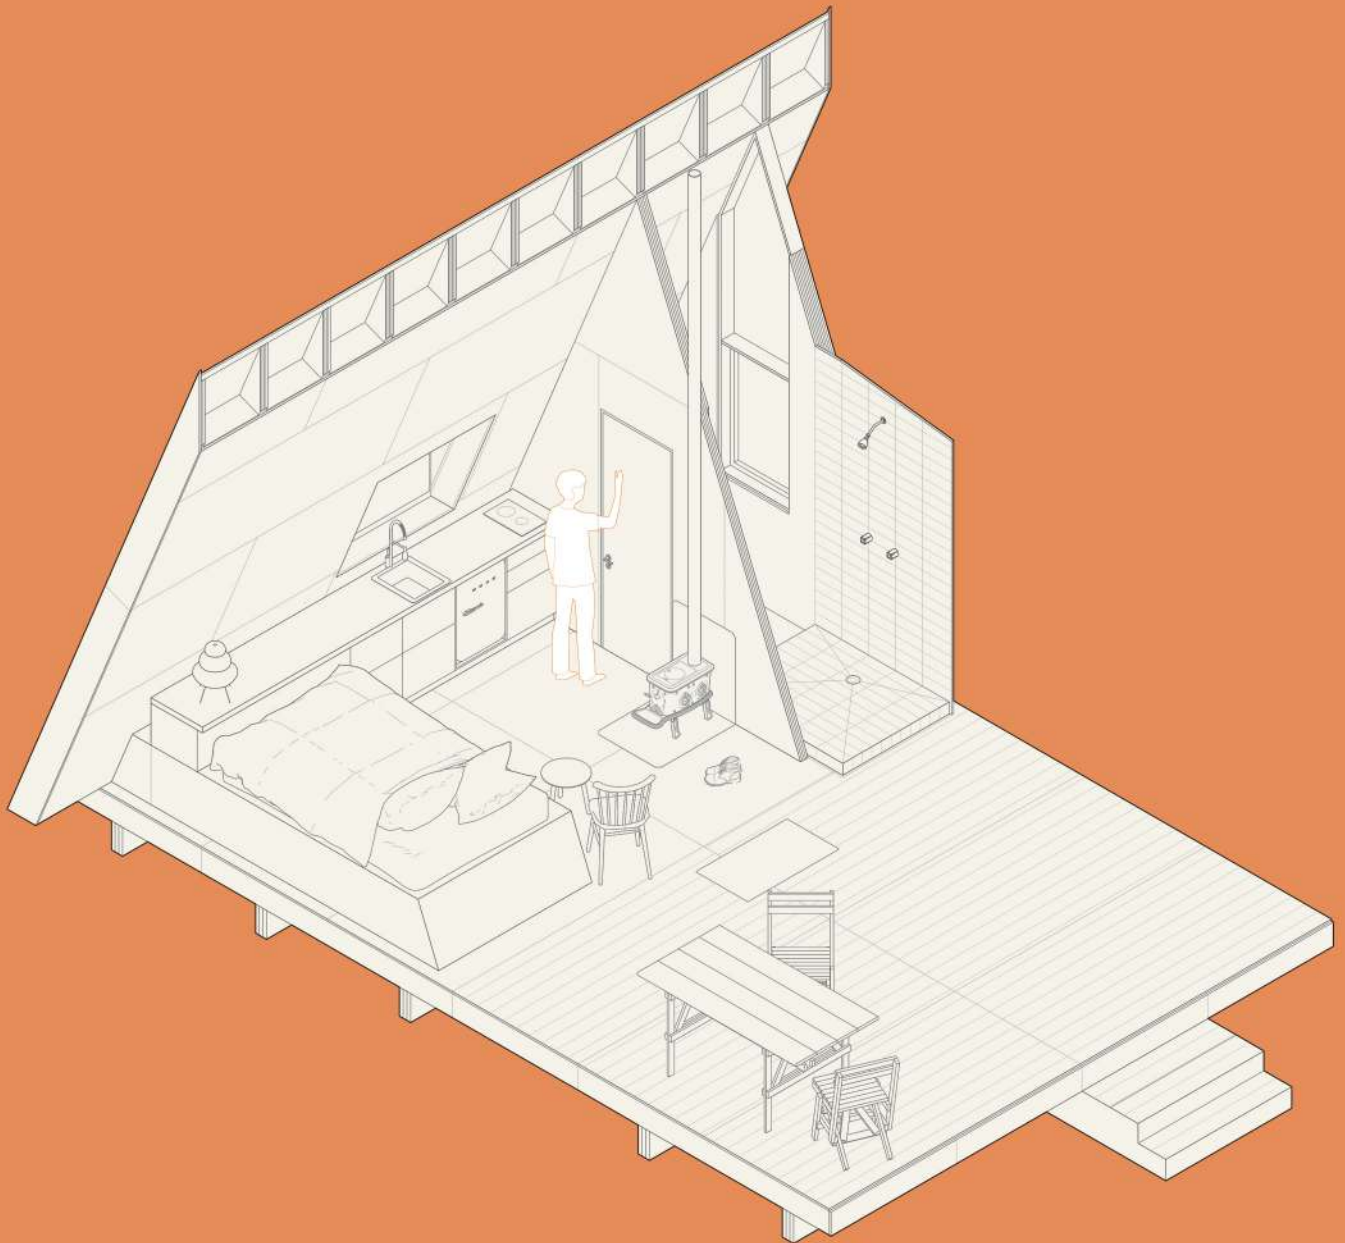

REFUGIOS

1_ ATALAYA

2_ A FRAME

3_ MONTAÑA

ROOT
REFUGIO
OUTDOOR

REFUGIOOUTDOOR.CL

1_ ATALAYA

SUP: 38 M2

ROOT
REFUGIO
OUTDOOR

REFUGIOOUTDOOR.CL

ROOT
REFUGIO
OUTDOOR

REFUGIOOUTDOOR.CL

ROOT
REFUGIO
OUTDOOR

REFUGIOOUTDOOR.CL

2_A-FRAME

SUP: 16 M2

ROOT
REFUGIO
OUTDOOR

REFUGIOOUTDOOR.CL

ROOT
REFUGIO
OUTDOOR

REFUGIOOUTDOOR.CL

ROOT
REFUGIO
OUTDOOR

REFUGIOOUTDOOR.CL

3_MONTAÑA

SUP: 46 M2