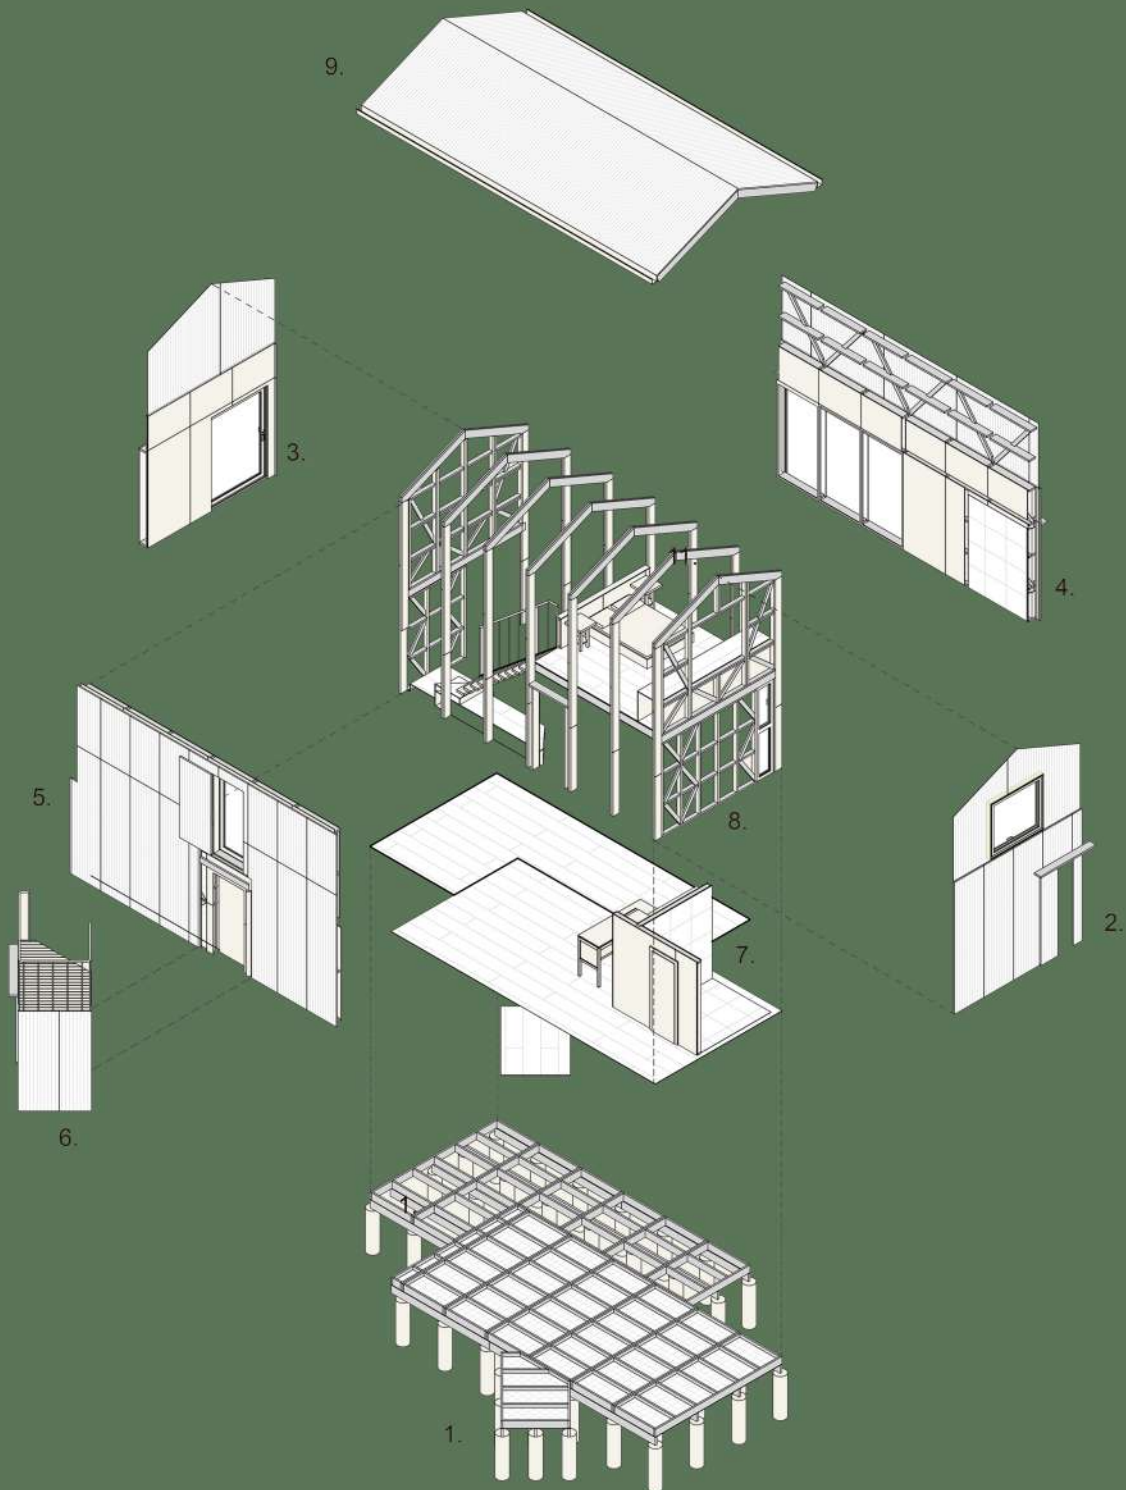

ROOT
REFUGIO
OUTDOOR

REFUGIOOUTDOOR.CL

ROOT
REFUGIO
OUTDOOR

REFUGIOOUTDOOR.CL

ROOT
REFUGIO
OUTDOOR

REFUGIOOUTDOOR.CL

3_MONTAÑA

SUP: 46 M2

ROOT
REFUGIO
OUTDOOR

REFUGIOOUTDOOR.CL

ROOT
REFUGIO
OUTDOOR

REFUGIOOUTDOOR.CL

ROOT
REFUGIO
OUTDOOR

REFUGIOOUTDOOR.CL

A photograph of a wooden prefabricated structure under construction in a field. The structure is a two-story building with a gabled roof, made of light-colored wood. It is surrounded by green grass and tall, dry grasses. In the background, there are trees and a cloudy sky. The structure is supported by a concrete foundation. Scaffolding is visible around the structure, indicating it is still under construction. The overall scene is a rural, outdoor setting.

ROOT PREFAB KIT

ROOT
REFUGIO
OUTDOOR

REFUGIOOUTDOOR.CL

ACELERA Y SIMPLIFICA el proceso de construcción con un KIT PREFABRICADO a la medida de tu refugio. Llave en Mano y Estandar Premium, ejecutado en tiempo record.

disfruta al aire libre y genera ingresos cuando
no estés ahí

ROOT
REFUGIO
OUTDOOR

REFUGIOOUTDOOR.CL

Minicasa en Ensenada, Chile

4 huéspedes · 2 habitaciones · 3 camas · 1 baño

• 4,9 · [45 reseñas](#)

Anfitrión: Felipe
3 años anfitrionando